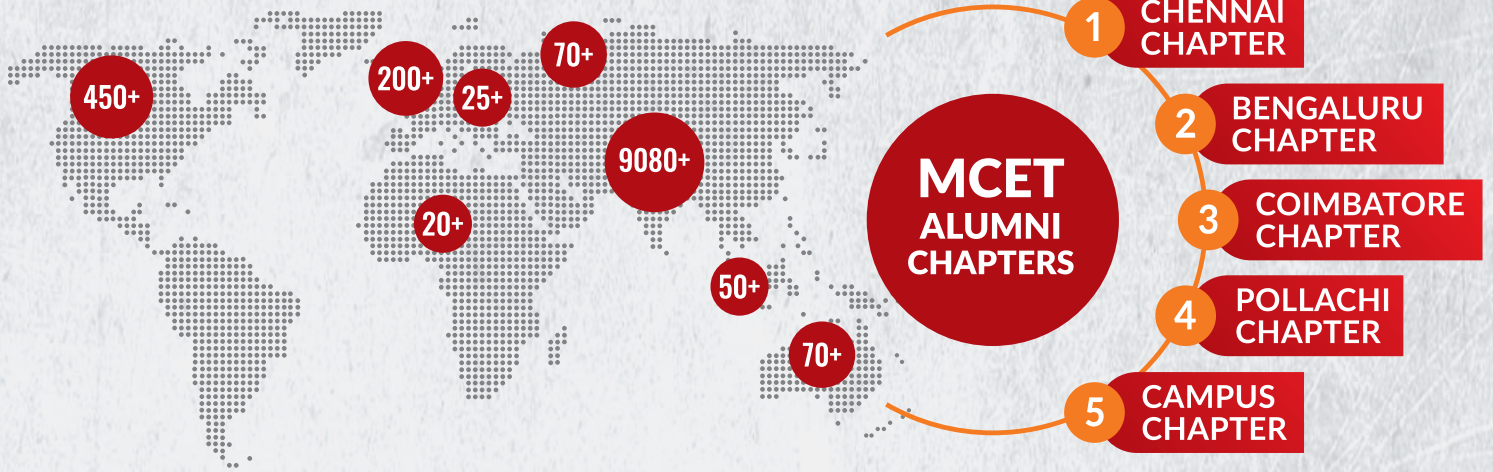

MCET ALUMNI